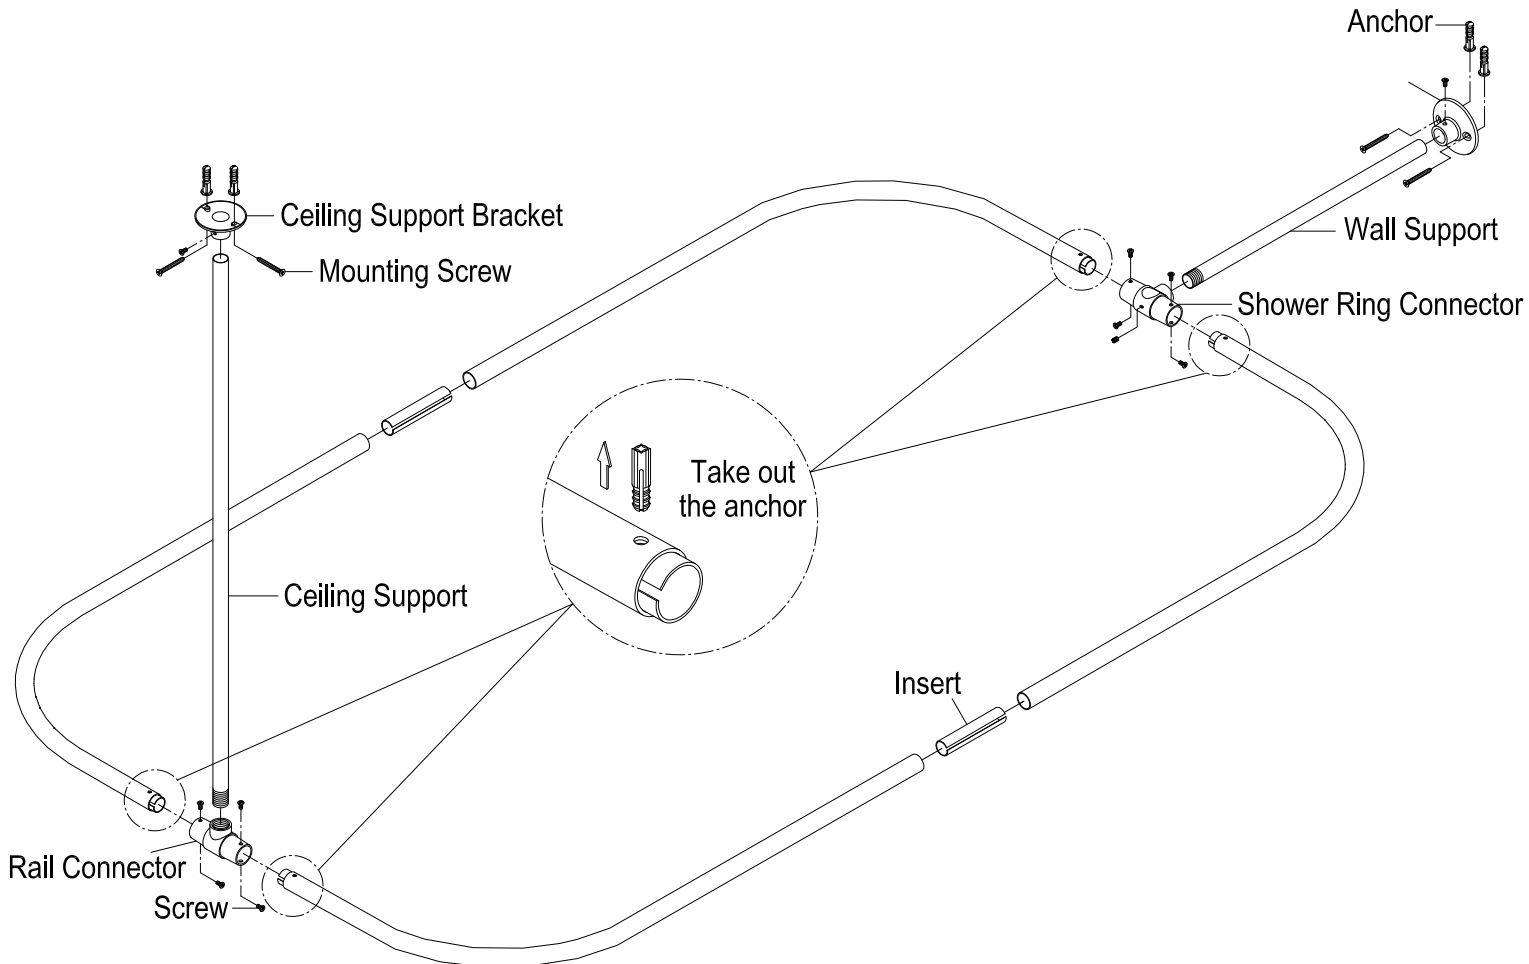

KINGSTON

KITCHEN & BATH

INSTALLATION INSTRUCTIONS

Shower Rod Bath Supply

Parts:

Mounting Screw & Anchor	Screw	Set Screw
4 Pcs	10 Pcs	1 Pc

www.kingstonbrass.com

TOLL-FREE CUSTOMER SERVICE: 1-877-2-KBRASS